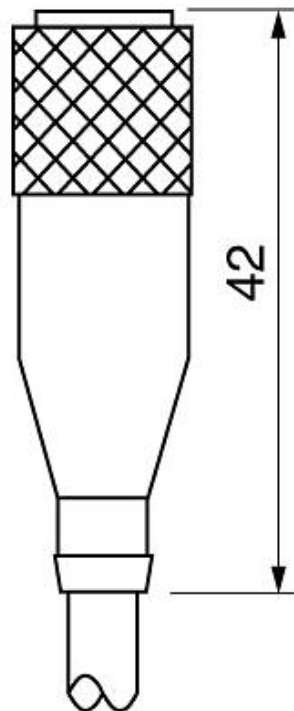

Plug connectors | SLG 6-2

- Finished cable plug housing
- Self locking screw plug
- Protection IP 67
- Cable plug housing straight or angular

TYPE	SLG 6-2
Product ID	Z01197
Description	cable plug housing straight, 2 m cable 6x0,25 mm ² max. 36 V / 2 A, finished cable plug housing, self locking screw plug, Protection IP 67

Note

Sensors with NC output are connected to 4 pole cable plug housings. In this case, the break output is connected to the white lead (connection 2).

Technical Image

Pin Map