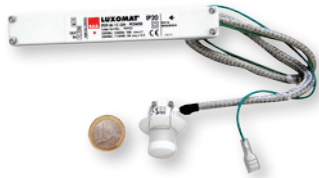

Description	Colour	Part number	EAN number
PD9-M-1C-GH-FC	white	92923	4007529929238

„Size comparison“

Accessory	Colour	Part number	EAN number
PD9-S-GH-FC	white	92928	4007529929283
IR-PD-1C	grey	92520	4007529925209
IR-PD-Mini	grey	92159	4007529921591
IR-PD-1C-E	grey	92077	4007529920778
IR-Adapter for Smartphones	black	92726	4007529927265
Cover ring for PD9 (Ø 36 mm)	white/ silver/ anthracite	92238/ 92237/ 92235	4007529922352 / 4007529922376 / 4007529922383
Cover ring for PD9 (Ø 45 mm)	white/ silver	92327/ 92346	4007529923274 / 4007529923465
RC-Arc extinction kit	white	10880	4007529108800
Mini-RC-Arc extinction kit	black	10882	4007529108824

■ TECHNICAL DATA

Voltage:	110 - 240 V AC 50 / 60 Hz
Typ. power input:	approx. 0.5 W
Detection area:	360°
Range:	max. Ø 6 m across
Recommended mounting height:	9m
Mounting height:	Attention, exceptional mounting height!
Degree / class of protection:	IP20 / Class II
Ambient temperature:	-25 °C to +50 °C
Housing:	Polycarbonate, UV-resistant
Cable length:	45 cm (screened)
Remote control-capable:	IR-Adapter for Smartphones, IR-PD-1C, IR-PD-1C-E, IR-PD-Mini
Switching power:	Channel 1 (lighting control) 2300 W, cos φ = 1 1150 VA, cos φ = 0.5 max. inrush current I _p (20ms) = 165 A
Type of contact:	NO contact with tungsten pre-make contact
Time settings:	5 min - 30 min, pulse
Lux value:	10 - 2000 Lux Mixed light measuring

PRODUCT INFORMATION

- Mini-occupancy detector designed for high-bay warehouses
- One channel for light switching
- Version as Master device
- Detection area can be extended with Slave devices
- Manual switching via push-button possible
- Power supply passes through hole in ceiling for detector (34 mm Ø)
- Simple operation with remote control (required)
- Spring clips for quick and easy installation in suspended ceilings and light fittings
- Includes 45mm cover ring and blind
- Factory settings 10 min and 500 lux