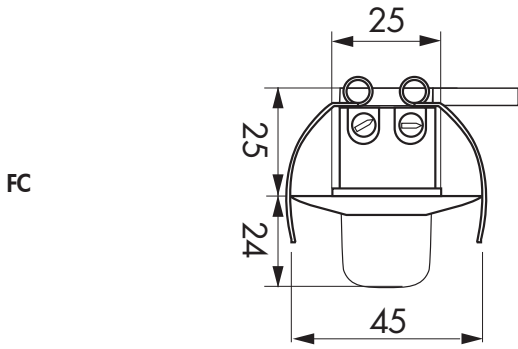

Description	Colour	Part number	EAN number
PD9-M-1C-GH-FC	white	92923	4007529929238

„Size comparison“

Accessory	Colour	Part number	EAN number
PD9-S-GH-FC	white	92928	4007529929283
IR-PD-1C	grey	92520	4007529925209
IR-PD-Mini	grey	92159	4007529921591
IR-PD-1C-E	grey	92077	4007529920778
IR-Adapter for Smartphones	black	92726	4007529927265
Cover ring for PD9 (Ø 36 mm)	white/ silver/ anthracite	92238/ 92237/ 92235	4007529922352 / 4007529922376 / 4007529922383
Cover ring for PD9 (Ø 45 mm)	white/ silver	92327/ 92346	4007529923274 / 4007529923465
RC-Arc extinction kit	white	10880	4007529108800
Mini-RC-Arc extinction kit	black	10882	4007529108824

■ TECHNICAL DATA

Voltage:	110 - 240 V AC 50 / 60 Hz
Typ. power input:	approx. 0.5 W
Detection area:	360°
Range:	max. Ø 6 m across
Recommended mounting height:	9m
Mounting height:	Attention, exceptional mounting height!
Degree / class of protection:	IP20 / Class II
Ambient temperature:	-25 °C to +50 °C
Housing:	Polycarbonate, UV-resistant
Cable length:	45 cm (screened)
Remote control-capable:	IR-Adapter for Smartphones, IR-PD-1C, IR-PD-1C-E, IR-PD-Mini
Switching power:	Channel 1 (lighting control) 2300 W, cos φ = 1 1150 VA, cos φ = 0.5 max. inrush current I _p (20ms) = 165 A
Type of contact:	NO contact with tungsten pre-make contact
Time settings:	5 min - 30 min, pulse
Lux value:	10 - 2000 Lux Mixed light measuring

PRODUCT INFORMATION

- Mini-occupancy detector designed for high-bay warehouses
- One channel for light switching
- Version as Master device
- Detection area can be extended with Slave devices
- Manual switching via push-button possible
- Power supply passes through hole in ceiling for detector (34 mm Ø)
- Simple operation with remote control (required)
- Spring clips for quick and easy installation in suspended ceilings and light fittings
- Includes 45mm cover ring and blind
- Factory settings 10 min and 500 lux

DIMENSIONS DRAWING

FC

Detector

FC

Power supply

WIRING DIAGRAM

RANGE DIAGRAM

① Walking across