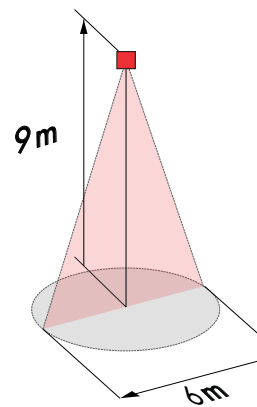

■ TECHNICAL DATA

Voltage:	110 - 240 V AC 50 / 60 Hz
Typ. power input:	approx. 0.5 W
Detection area:	360°
Range:	max. Ø 6 m across
Recommended mounting height:	9m
Mounting height:	Attention, exceptional mounting height!
Degree / class of protection:	IP20 / Class II
Ambient temperature:	-25 °C to +50 °C
Housing:	Polycarbonate, UV-resistant
Cable length:	45 cm (screened)
Remote control-capable:	IR-Adapter for Smartphones, IR-PD-1C, IR-PD-1C-E, IR-PD-Mini
Switching power:	Channel 1 (lighting control) 2300 W, cos φ = 1 1150 VA, cos φ = 0.5 max. inrush current I _p (20ms) = 165 A
Type of contact:	NO contact with tungsten pre-make contact
Time settings:	5 min - 30 min, pulse
Lux value:	10 - 2000 Lux Mixed light measuring

DIMENSIONS DRAWING

FC

Detector

FC

Power supply

WIRING DIAGRAM

RANGE DIAGRAM

① Walking across