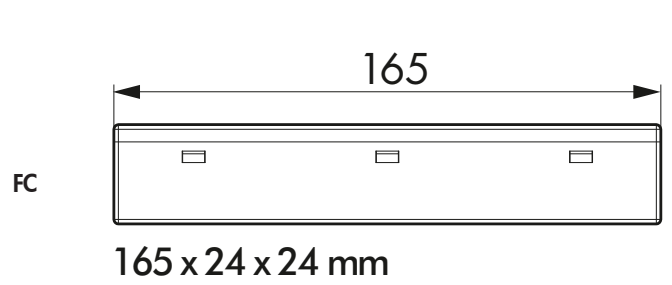

■ TECHNICAL DATA

Voltage:	110 - 240 V AC 50 / 60 Hz
Typ. power input:	approx. 0.5 W
Detection area:	360°
Range:	max. Ø 6 m across
Recommended mounting height:	9m
Mounting height:	Attention, exceptional mounting height!
Degree / class of protection:	IP20 / Class II
Ambient temperature:	-25 °C to +50 °C
Housing:	Polycarbonate, UV-resistant
Cable length:	45 cm (screened)
Remote control-capable:	IR-Adapter for Smartphones, IR-PD-1C, IR-PD-1C-E, IR-PD-Mini
Switching power:	Channel 1 (lighting control) 2300 W, cos φ = 1 1150 VA, cos φ = 0.5 max. inrush current I _p (20ms) = 165 A
Type of contact:	NO contact with tungsten pre-make contact
Time settings:	5 min - 30 min, pulse
Lux value:	10 - 2000 Lux Mixed light measuring

PRODUCT INFORMATION

- Mini-occupancy detector designed for high-bay warehouses
- One channel for light switching
- Version as Master device
- Detection area can be extended with Slave devices
- Manual switching via push-button possible
- Power supply passes through hole in ceiling for detector (34 mm Ø)
- Simple operation with remote control (required)
- Spring clips for quick and easy installation in suspended ceilings and light fittings
- Includes 45mm cover ring and blind
- Factory settings 10 min and 500 lux

DIMENSIONS DRAWING

FC

Detector

FC

Power supply

WIRING DIAGRAM

RANGE DIAGRAM

① Walking across