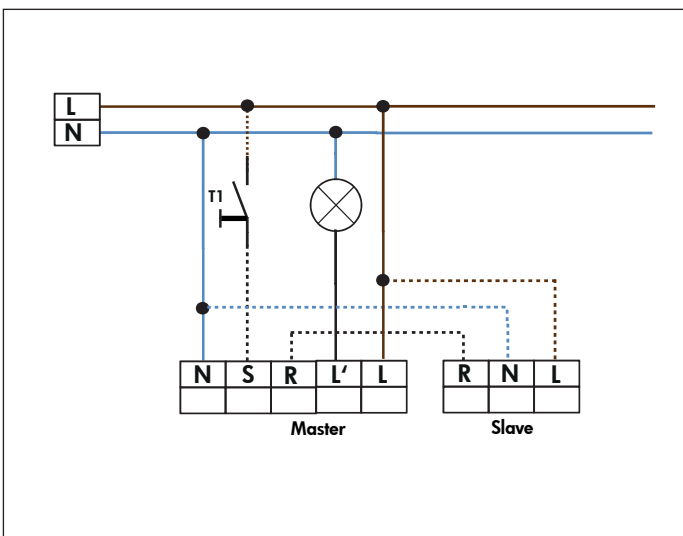

■ TECHNICAL DATA

Voltage:	110 - 240 V AC 50 / 60 Hz
Typ. power input:	approx. 0.5 W
Detection area:	360°
Range:	max. Ø 6 m across
Recommended mounting height:	9m
Mounting height:	Attention, exceptional mounting height!
Degree / class of protection:	IP20 / Class II
Ambient temperature:	-25 °C to +50 °C
Housing:	Polycarbonate, UV-resistant
Cable length:	45 cm (screened)
Remote control-capable:	IR-Adapter for Smartphones, IR-PD-1C, IR-PD-1C-E, IR-PD-Mini
Switching power:	Channel 1 (lighting control) 2300 W, cos φ = 1 1150 VA, cos φ = 0.5 max. inrush current I _p (20ms) = 165 A
Type of contact:	NO contact with tungsten pre-make contact
Time settings:	5 min - 30 min, pulse
Lux value:	10 - 2000 Lux Mixed light measuring

PRODUCT INFORMATION

- Mini-occupancy detector designed for high-bay warehouses
- One channel for light switching
- Version as Master device
- Detection area can be extended with Slave devices
- Manual switching via push-button possible
- Power supply passes through hole in ceiling for detector (34 mm Ø)
- Simple operation with remote control (required)
- Spring clips for quick and easy installation in suspended ceilings and light fittings
- Includes 45mm cover ring and blind
- Factory settings 10 min and 500 lux

DIMENSIONS DRAWING

FC

Detector

FC

Power supply

WIRING DIAGRAM

RANGE DIAGRAM

① Walking across