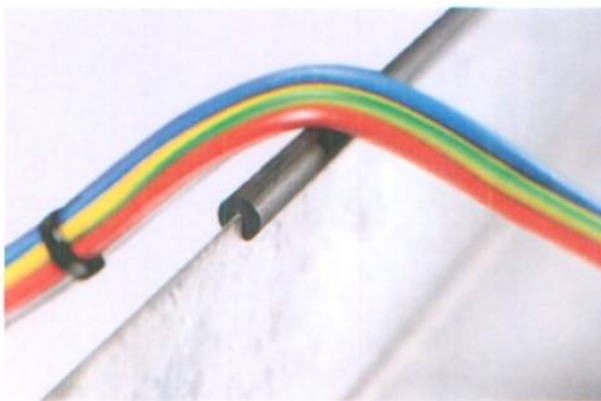

Beading Edge Protection SM1

EdgeGuard , Article number: 800-00006

Features

- Made of flexible PVC compound
- Easy to apply
- Protects cables from chafing on bulkheads

Application

PVC Beading strip is used to protect cables routed provide an attractive finish to panel edges.

EdgeGuard is suitable for following

Base Data

| | |
|-------------------|-------------------------|
| Colour | Black (BK) |
| Manufacturer Type | SM1 PVC BK 560 |
| Product Family | EdgeGuard |
| Product Group | Beading Edge Protection |