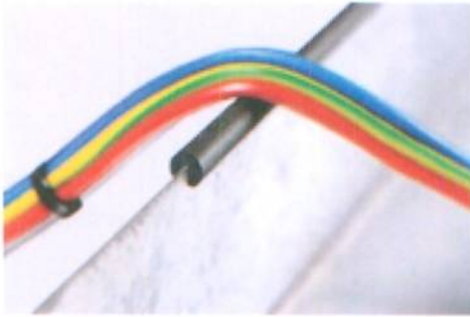

[(/site/products/edge-protection/ps1/800-00200)](http://site/products/edge-protection/ps1/800-00200)

[PS1](#)

[800-00200](#)

[Beading Edge Protection](#)

[(/site/products/edge-protection/ps1/800-00200)](http://site/products/edge-protection/ps1/800-00200)