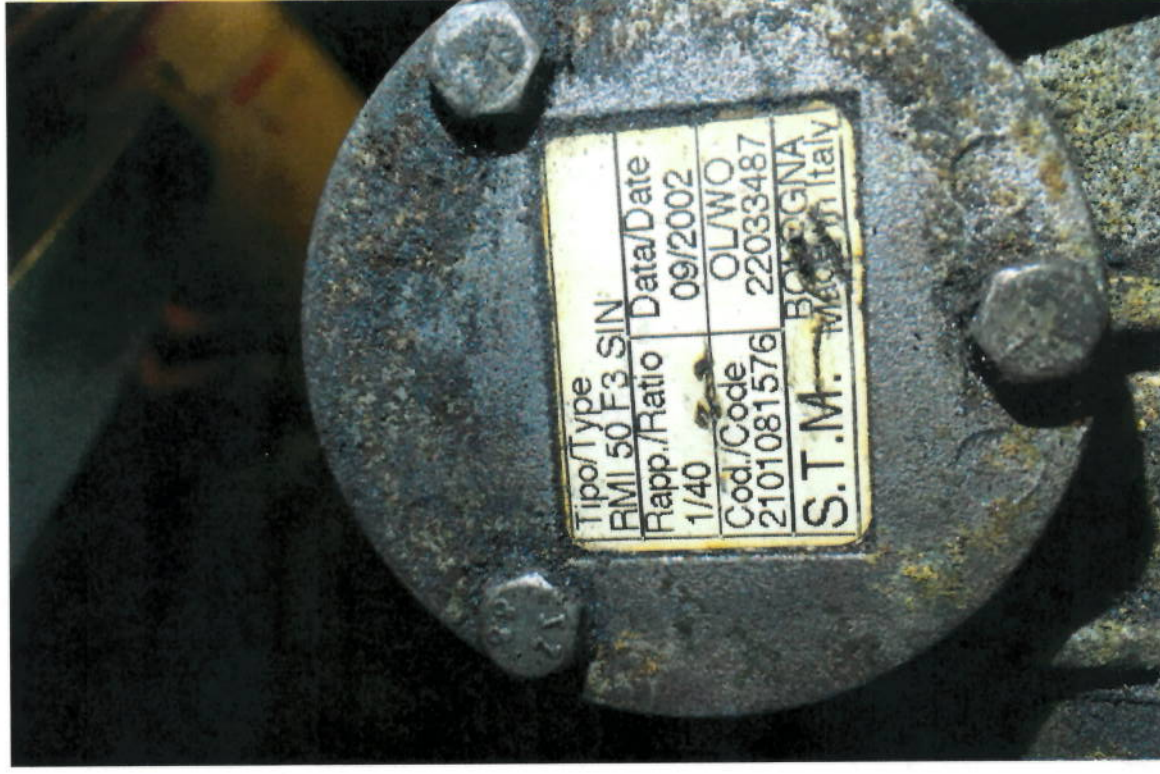

799 turn table gear box & motor

motor w/brake

gearbox